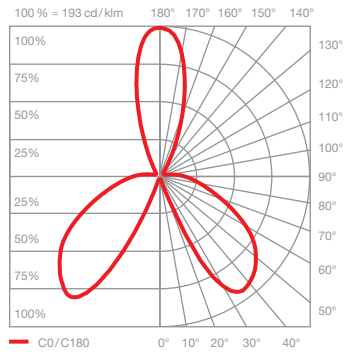

Luna pura lighting effects

tablelight

indirect, glare-free tablelight
(Occhio fireball optic)

light source: Occhio fireball

luminous flux : high color max. 7 W 160 lm

*3500K