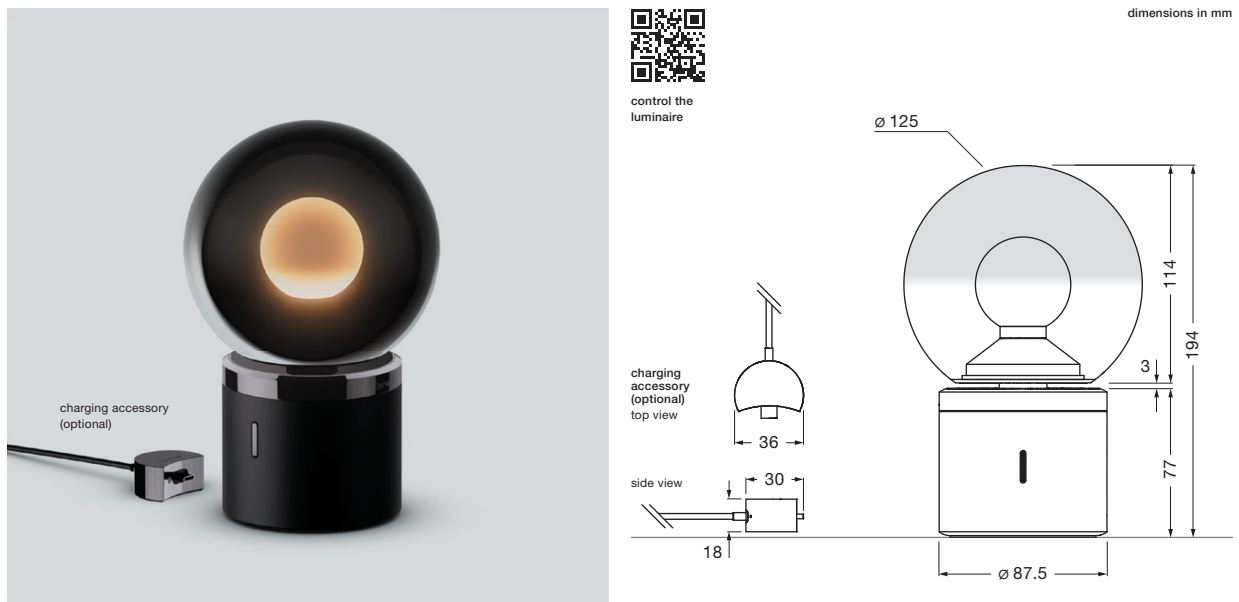

Luna pura datasheet (preliminary)

Cordless, portable LED luminaire for a wide range of indoor and protected outdoor applications with spherical head, diffuse downward light emission and a glass globe diameter of 125 mm. The innovative LED fireball technology creates a special lighting effect - indirect downward light and atmospheric glow of the fireball within the glass sphere. Wireless operation via integrated, rechargeable battery or wired operation via the USB-C charging cable supplied. Up to 8 hours of illumination at full light intensity, normal charging via the USB-C charging cable (included), fast charging via the Luna pura charging accessory with plug-in power supply (available separately). Charge status of the integrated battery visible via LED on the body. Glass shade and fireball can be removed for maintenance purposes, LED can be replaced. Switchable and dimmable as well as color temperature continuously controllable from 2200-3500 K via haptic push buttons on the body or via Occhio air. Synchronization of several luminaires possible via Occhio air.